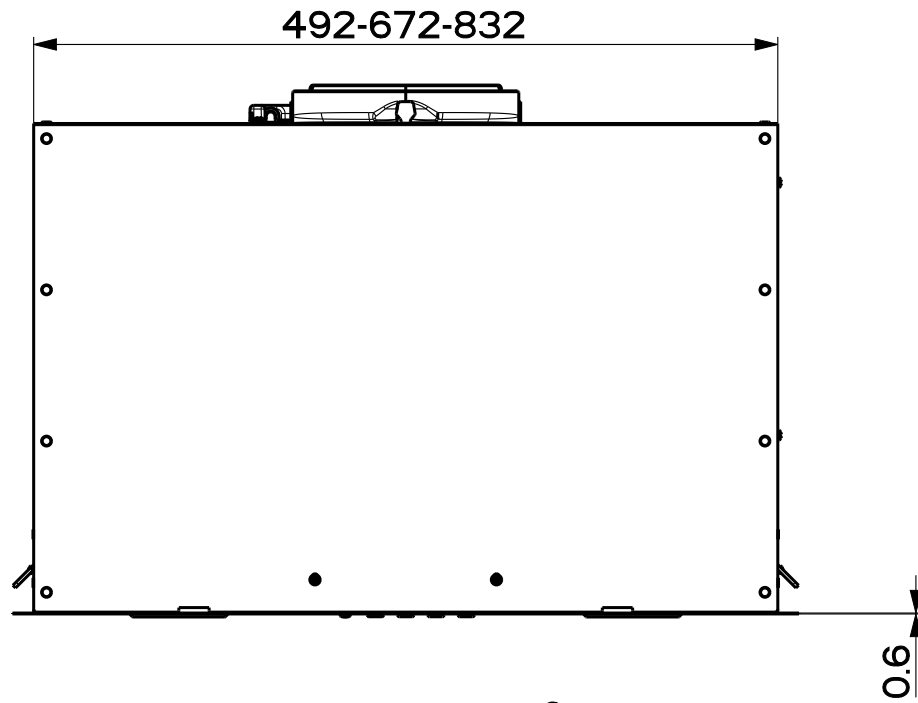

Created by **Palazzi, Walter**

Denomination  
**DIMENSIONAL DRAWING**

Lang **EN**  Sheet **1/2**

Modif.by

Approved by **Palazzi, Walter**

Approval date **07-Dec-2021**

Doc. status **Released**

Drawing N.  
**305056\_702** Rev  
**01**

Created by <b>Palazzi, Walter</b>	
Denomination <b>DIMENSIONAL DRAWING</b>	
Lang <b>EN</b> 	Sheet <b>2/2</b>
Modif.by	
Approved by <b>Palazzi, Walter</b>	
Approval date <b>07-Dec-2021</b>	
Doc. status <b>Released</b>	
Drawing N. <b>305056_702</b>	Rev <b>01</b>