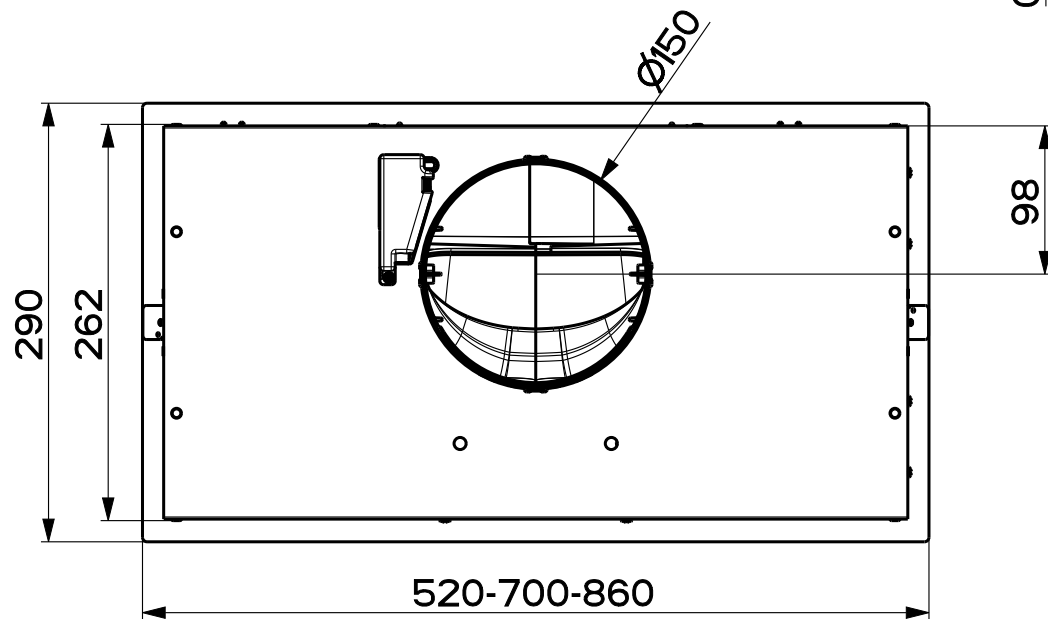

Created by **Palazzi, Walter**

Denomination  
**DIMENSIONAL DRAWING**

Lang **EN**  Sheet **1/2**

Modif.by

Approved by **Palazzi, Walter**

Approval date **07-Dec-2021**

Doc. status **Released**

Drawing N.  
**305056\_702** Rev  
**01**

Created by <b>Palazzi, Walter</b>	
Denomination <b>DIMENSIONAL DRAWING</b>	
Lang <b>EN</b> 	Sheet <b>2/2</b>
Modif.by	
Approved by <b>Palazzi, Walter</b>	
Approval date <b>07-Dec-2021</b>	
Doc. status <b>Released</b>	
Drawing N. <b>305056_702</b>	Rev <b>01</b>